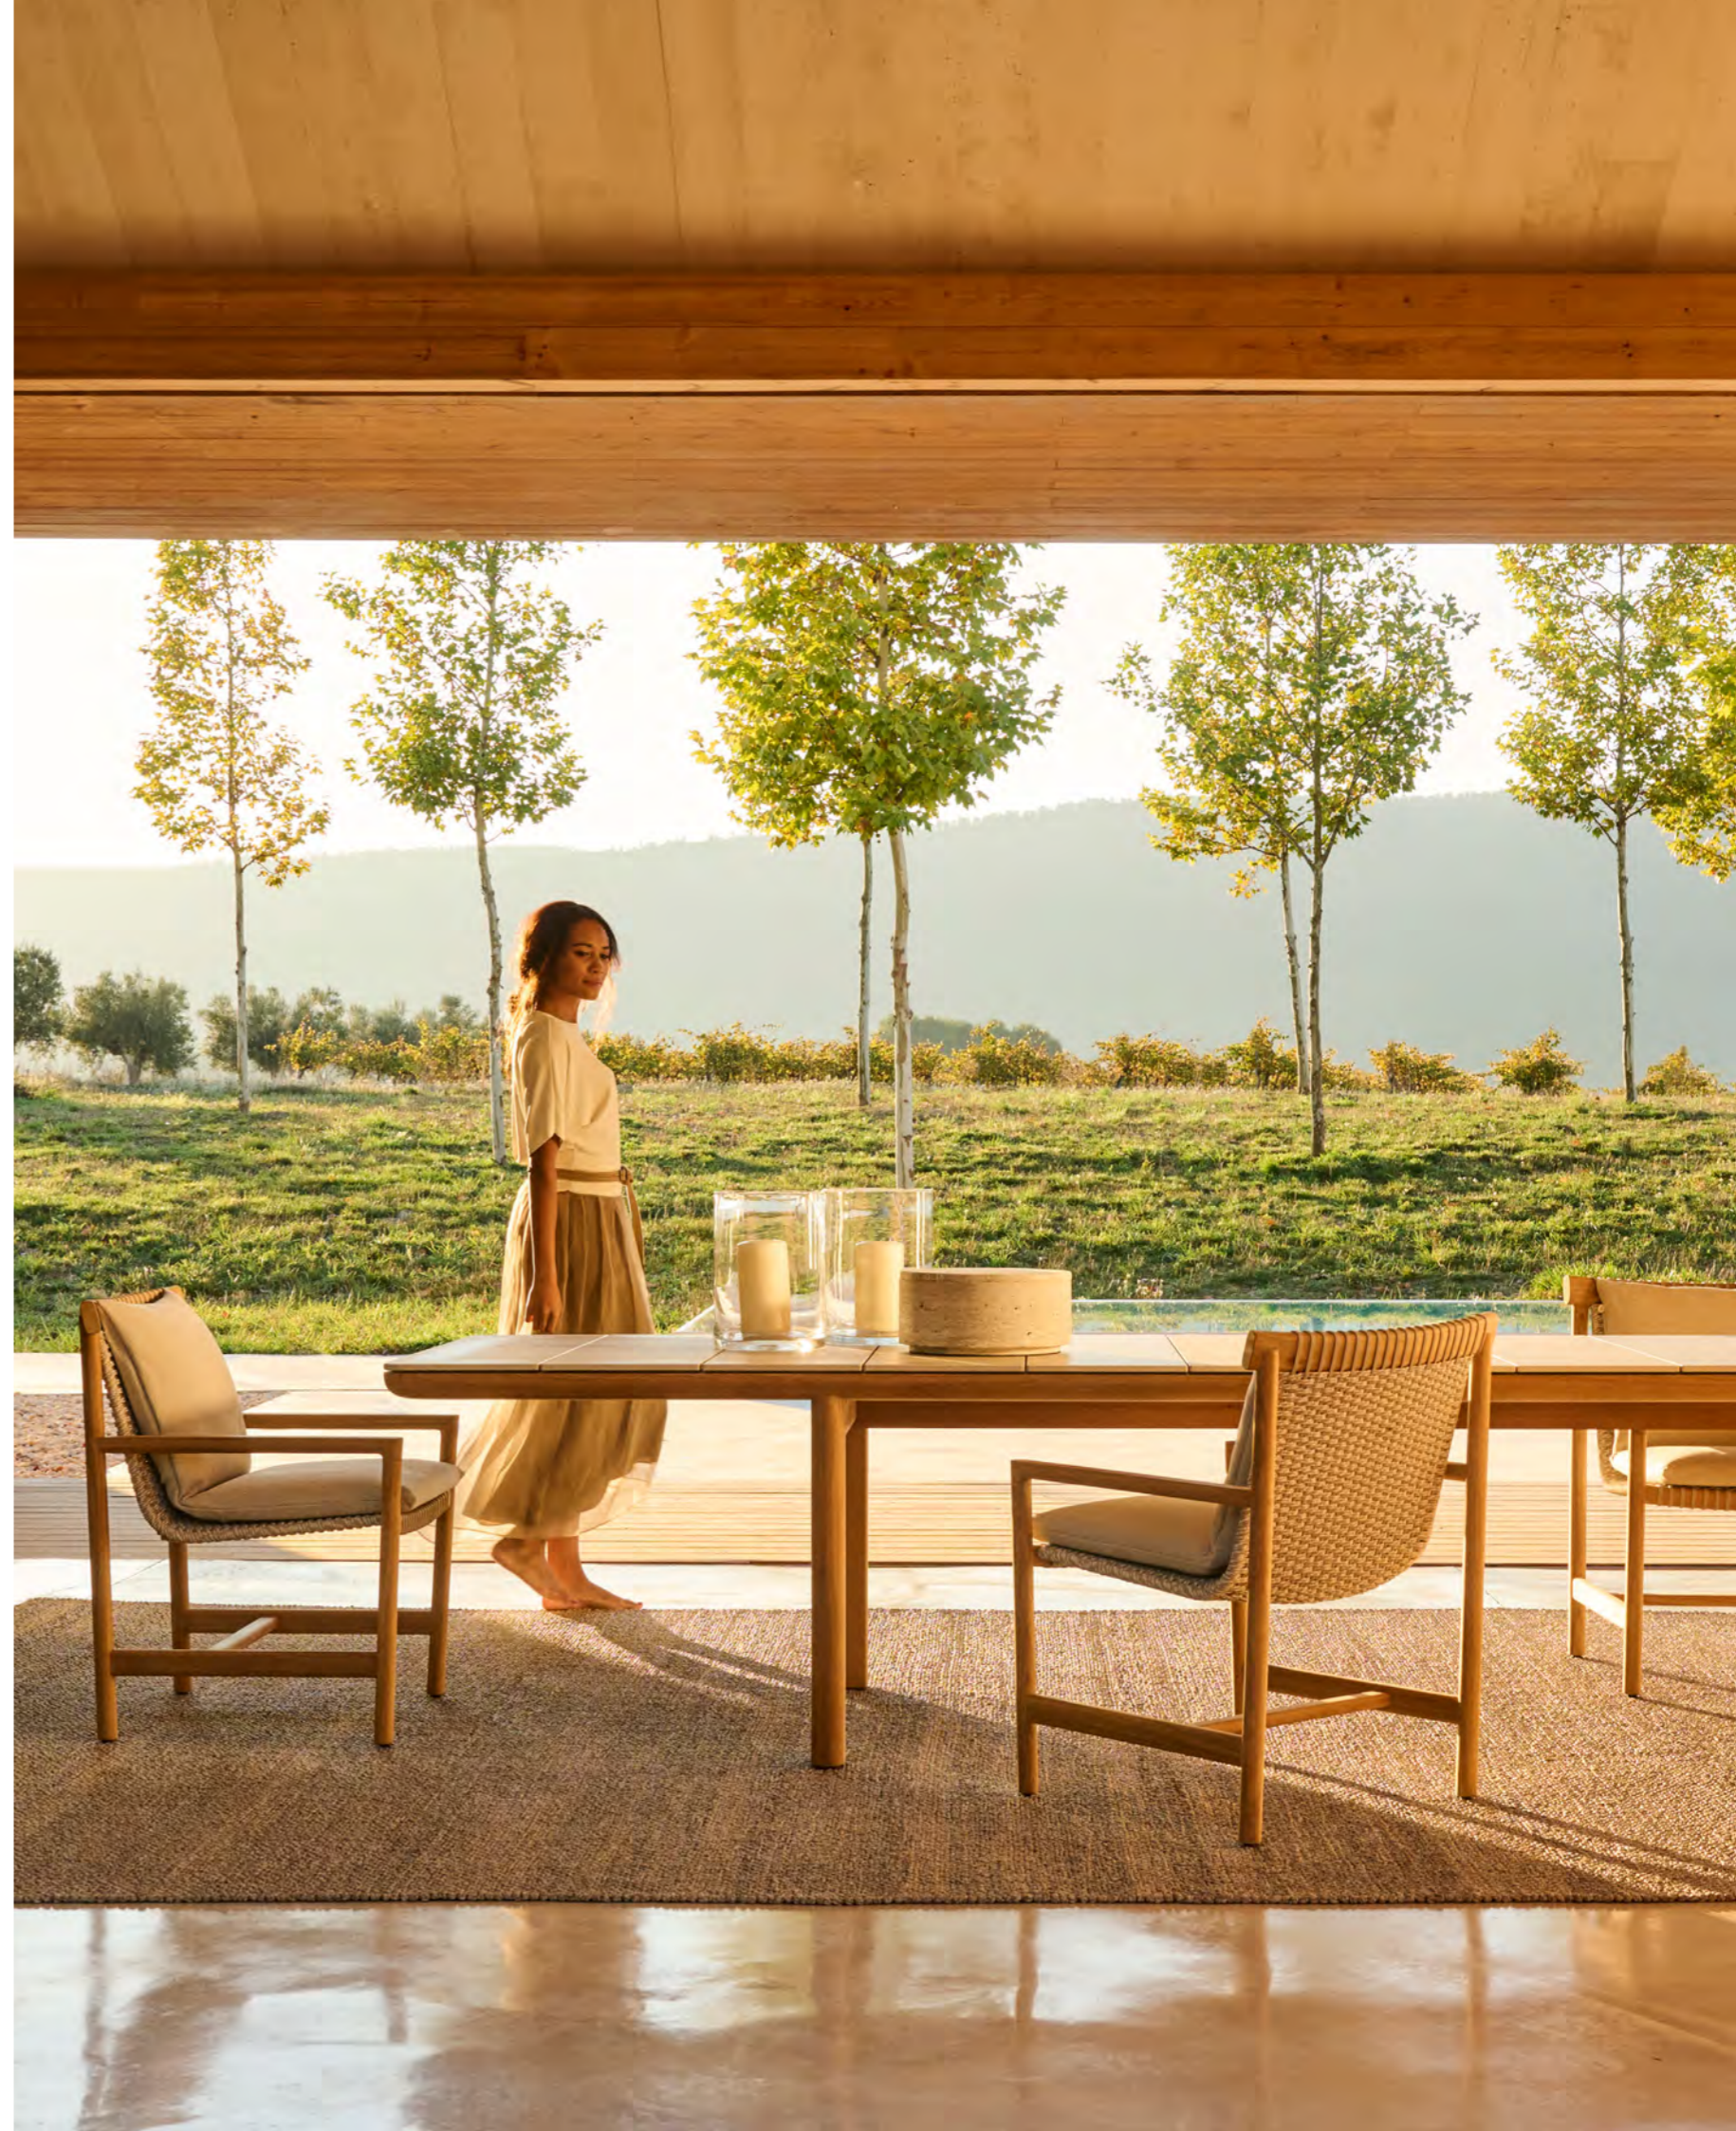

# AMANU

YABU PUSHELBERG

The refined Amanu collection brings interior quality outside, combining comfort and sustainability in a design that exudes simplicity and purity. The chairs feature woven, hemp-based Canax® sling seats that seem to float from a slimline-teak frame whose slightly tapered legs provide elegance and grace. The broad, ceramic table top tiles are supported by a discreet, yet sturdy teak frame, creating a remarkable lightness. The rounded edges of both the teak profiles and the outer ceramic tiles, convey a soft and harmonious look.